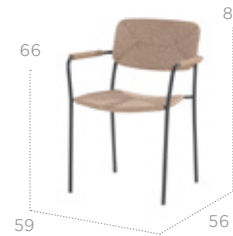

213841 coffee table
120 x 75 x 30cm

BORA
P. 74, 76

213851 stacking chair
Anthracite Teak arm

213852 stacking chair
Anthracite

213853 stacking chair
Natural

213385 Alu 2 Seater left arm with 3 cushions and 2 pillows