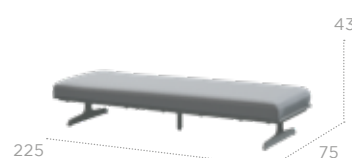

213714 panel concept
Frost Grey 3 seater base
with cushion

213715 panel concept
Frost Grey back support
with cushion
15 x 69 x 63 cm