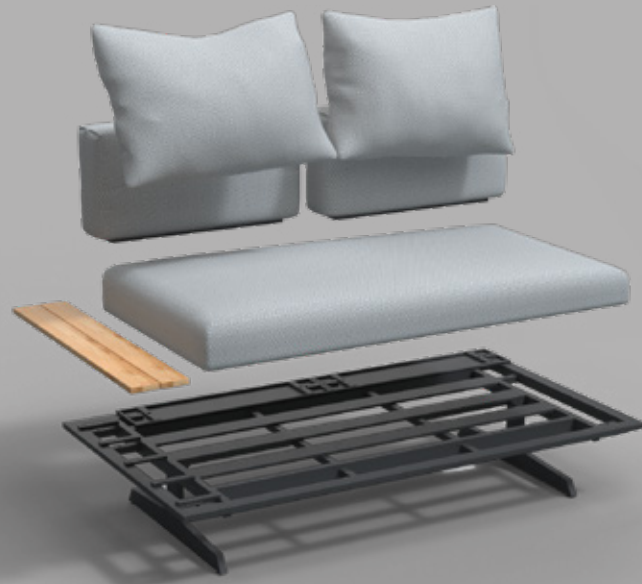

complete collection page 137

view in AR:

5 YEAR GUARANTEE

ALL WEATHER CUSHIONS

HIGH QUALITY TEAK

ENDLESS POSSIBILITIES

Just one element can be mounted in 6 ways, meaning there are so many options. We could only name this modular lounge series: Endless.