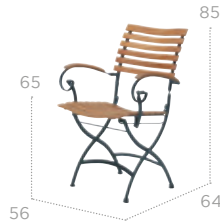

19703 platform center
with 2 cushions

FORZA

19819 high coffee table
teak
120 x 70 x 55cm

NOMAD
P. 106

19820 Beanbag single seater
Ash Grey

19822 Beanbag Daybed
Ash Grey

BELLINI
P. 108

18803 folding chair with arm