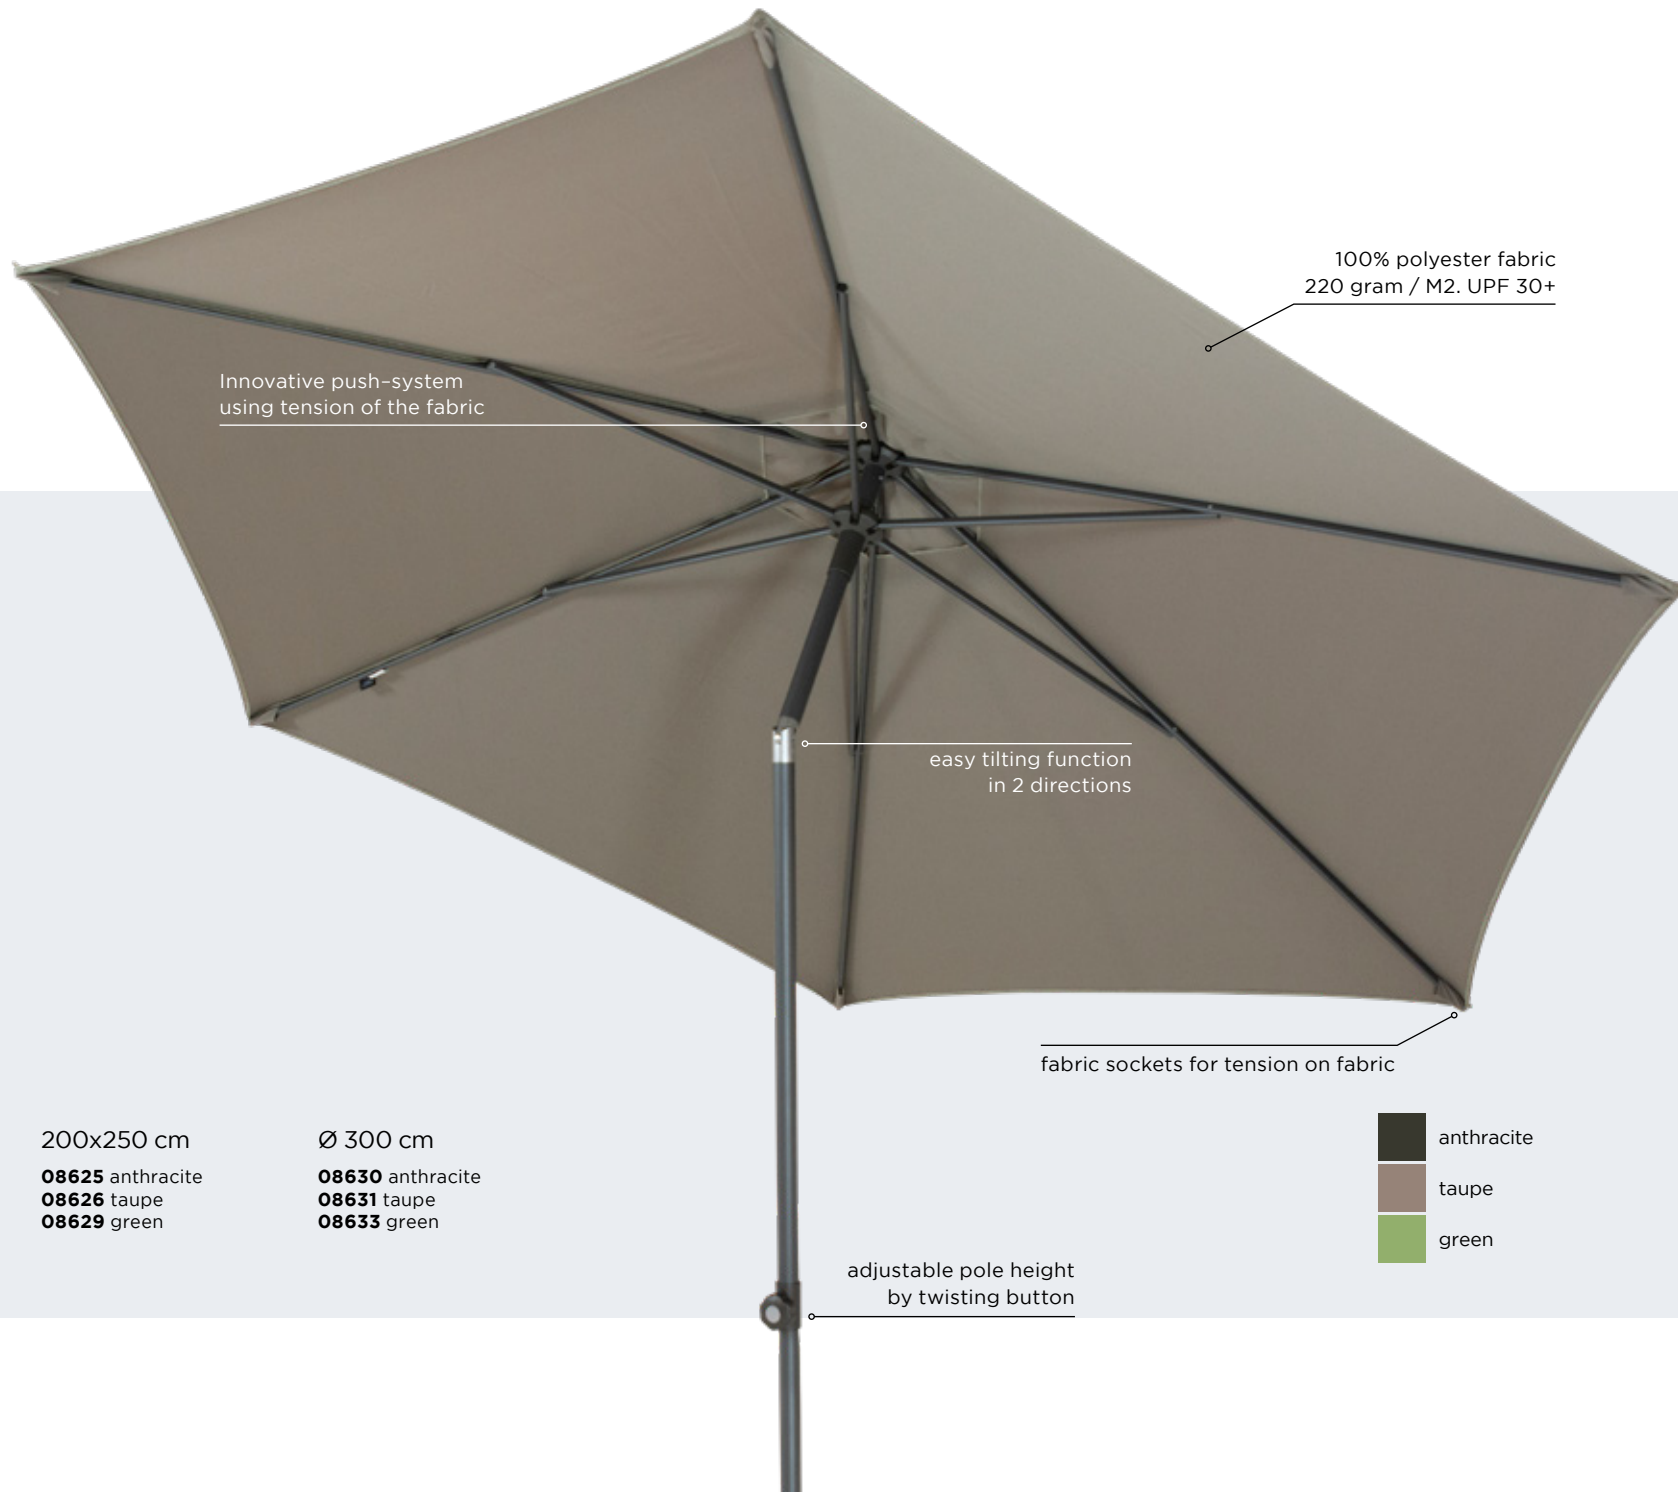

4 SEASONS OUTDOOR PARASOLS

As much as we love the sun, everyone needs to escape from it sometimes. Why flee indoors when you can enjoy our garden furniture? Choose a 4SO parasol, which protects you from the sun's rays and lets you enjoy your precious time with friends and family.