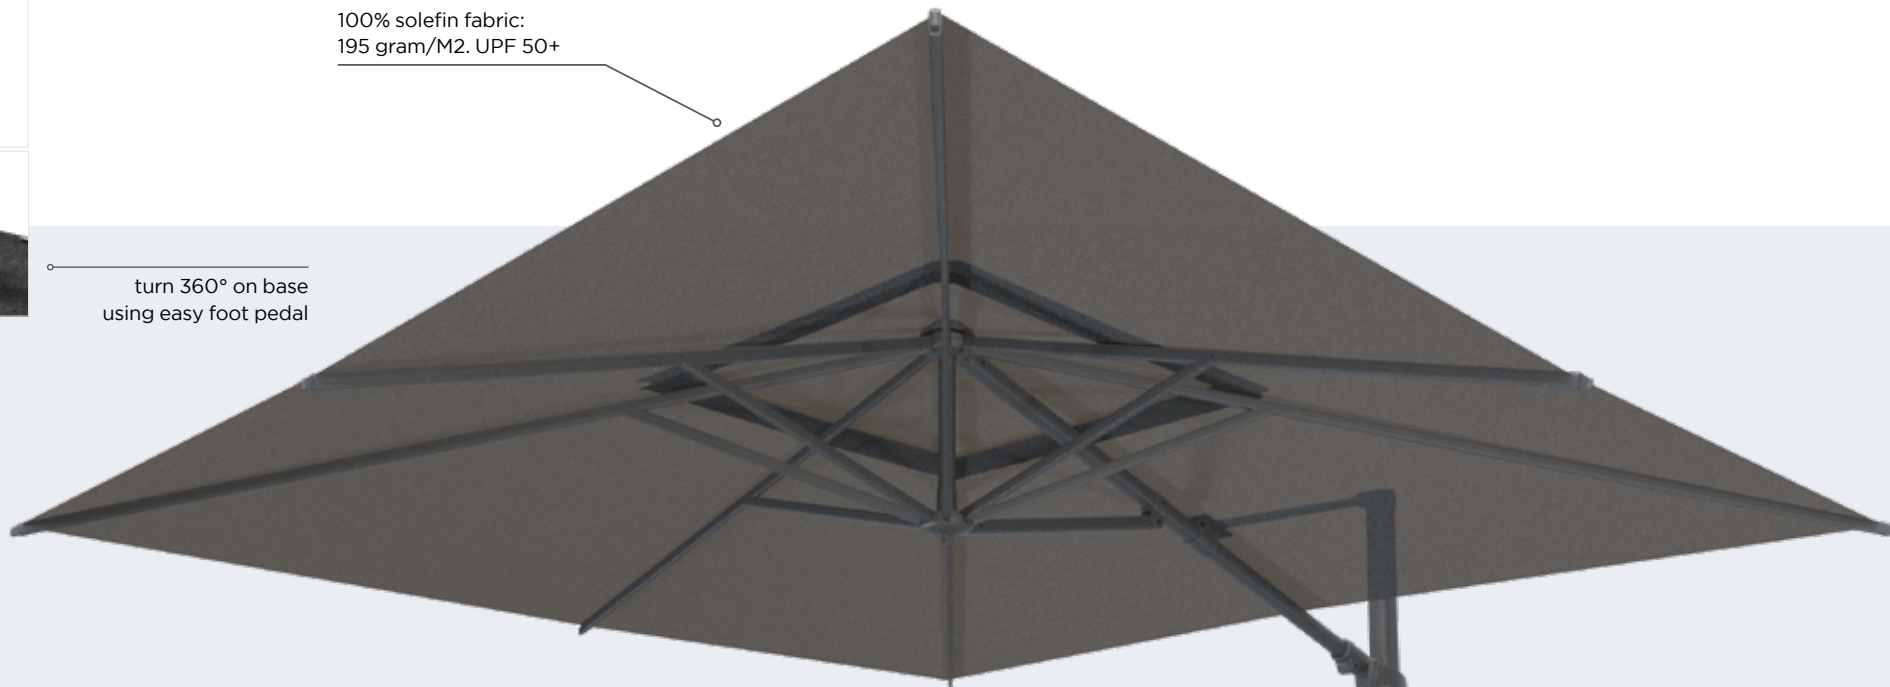

only base option:
Horizon granite base 85kg

turn 360° on base using
easy foot pedal

outdoor light 08545
optional parasol lighting

100% solefin fabric:
195 gram/M2. UPF 50+

turn 360° on base
using easy foot pedal