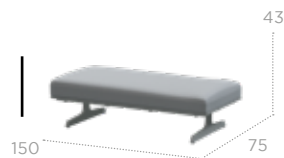

PLAY
P. 26, 28

213713 panel concept
Frost Grey 2 seater base
with cushion